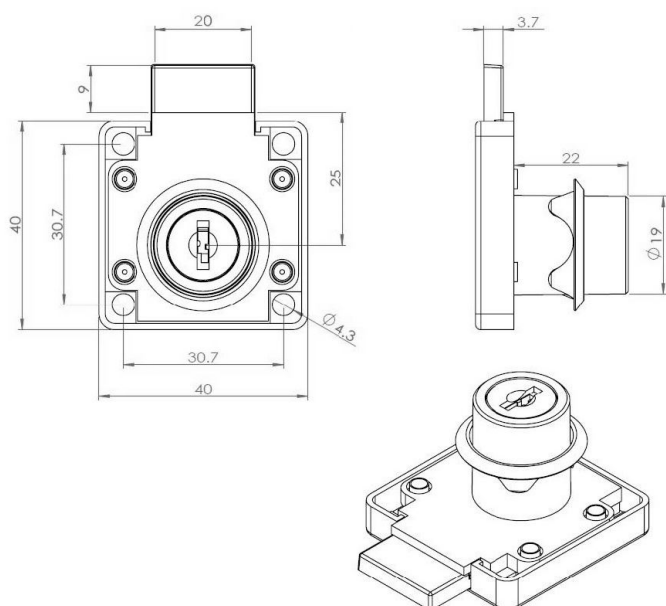

PRODUCT SHEET

Description:

Rim Lock 850, $\varnothing 19 \times 22$ mm, Right Hand, NPL, CK SISO, KA D20

Item number:

14.01.038-5

Units	Box	Carton	HS Code	Barcode
Pcs.	12	192	8301300000	
				5704866453943

RIGHT